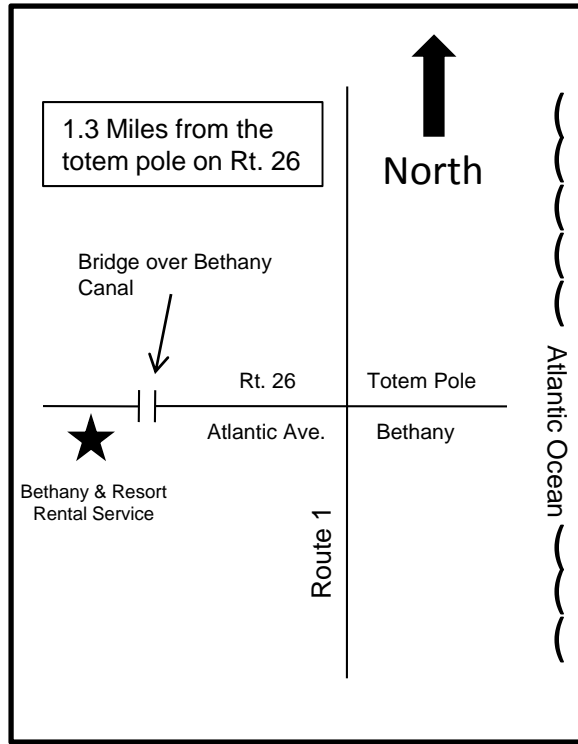

800-321-1592

We are in a large gray building directly across route 26 from Bethany Auto Parts

We are 5 minutes from all points in Bethany Beach. Swing in to pick up beach umbrellas and chairs or reserve your items!

Add \$4 for Orders Over \$75

Greater Areas of Bethany, South Bethany, & Sea Colony West	\$19.00
Ocean City, MD (North of 90th ST)	20.00
Ocean City, MD (South of 90th ST)	20.00
Sea Colony East	22.00
Bear Trap Dunes	19.00
Fenwick Island	20.00
Dewey Beach	20.00
Rehoboth Beach	20.00
Lewes	20.00
Ocean Pines, MD	20.00
Ocean View	19.00